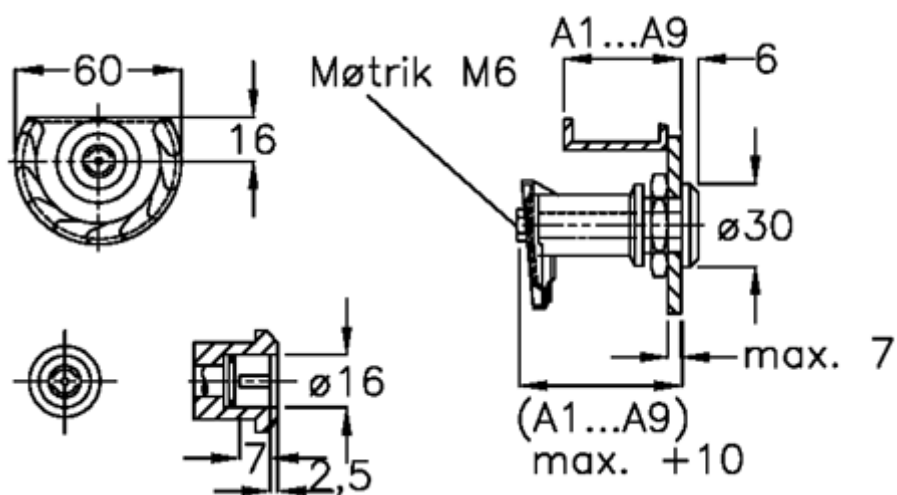

Data Sheet

Article number: 20918037

Description: E+G Door lock
GN 119-VDE-A7

Measures

Door + frame thickness = 47-55

Measure type = A7